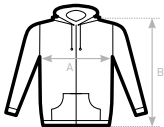

B&C #SET IN WU01W	XS	S	M	L	XL	2XL	3XL	4XL	5XL
A HALF CHEST	50	53	56,5	60	63,5	67	71	75	79
B BODY LENGTH	69	71	73	75	77	79	80	81	82

B&C #SET IN /WOMEN ww02w	XS	S	M	L	XL	2XL	3XL
A HALF CHEST	46,5	49	52	55	58	61,5	65
B BODY LENGTH	61	63	65	67	68	69	70

B&C #HOODIE WU03W	XS	S	M	L	XL	2XL	3XL	4XL	5XL
A HALF CHEST	50	53	56,5	60	63,5	67	71	75	79
B BODY LENGTH	69	71	73	75	77	79	80	81	82

B&C #HOODIE /WOMEN WW04W	XS	S	M	L	XL	2XL	3XL
A HALF CHEST	46,5	49	52	55	58	61,5	65
B BODY LENGTH	62	64	66	68	69	70	71

B&C INSPIRE HOODED_° WU33B	XS	S	M	L	XL	2XL	3XL
A HALF CHEST	49	52	55,5	59	62,5	66	70
B BODY LENGTH	68	70	72	74	76	78	79

B&C INSPIRE HOODED /WOMEN_° WW34B	XS	S	M	L	XL	2XL	3XL
A HALF CHEST	44,5	47	50	53	56	59,5	-
B BODY LENGTH	62	64	66	68	69	70	-

B&C INSPIRE CREW NECK_° WU31B	XS	S	M	L	XL	2XL	3XL
A HALF CHEST	49	52	55,5	59	62,5	66	70
B BODY LENGTH	68	70	72	74	76	78	79

B&C INSPIRE CREW NECK /W._° WW32B	XS	S	M	L	XL	2XL	3XL
A HALF CHEST	42,5	45	48	51	54	57,5	-
B BODY LENGTH	58	60	62	64	65	66	-