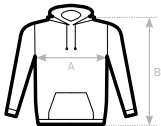

79

B&C INSPIRE ZIPPED HOOD /W._° WW36B	XS	S	M	L	XL	2XL	3XL
A HALF CHEST	44,5	47	50	53	56	59,5	-
B BODY LENGTH	62	64	66	68	69	70	-

B&C KING CREW NECK_° WU01K	XS	S	M	L	XL	2XL	3XL	4XL
A HALF CHEST	49	52	55,5	59	62,5	66	70	74
B BODY LENGTH	69	71	73	75	77	79	80	81

B&C QUEEN CREW NECK_° WW01Q	XS	S	M	L	XL	2XL	3XL	4XL
A HALF CHEST	44,5	47	50	53	56	59,5	63	-
B BODY LENGTH	60	62	64	66	67	68	69	-

B&C KING HOODED_° WU02K	XS	S	M	L	XL	2XL	3XL	4XL
A HALF CHEST	49	52	55,5	59	62,5	66	70	74
B BODY LENGTH	68	70	72	74	76	78	79	80