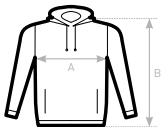

C= SET-IN SLEEVE
C2= RAGLAN SLEEVE

B&C ID.206 50/50 WU 126	XS	S	M	L	XL	2XL	3XL	4XL
A HALF CHEST	48	51	54	57	60	63	-	-
B BODY LENGTH FROM NECK POINT	65	67	69	71	73	75	-	-
C SLEEVE LENGTH	65	66	67	68	69	70	-	-

B&C #SET IN WU01W	XS	S	M	L	XL	2XL	3XL	4XL	5XL
A HALF CHEST	50	53	56,5	60	63,5	67	71	75	79
B BODY LENGTH	69	71	73	75	77	79	80	81	82

B&C #SET IN /WOMEN ww02w	XS	S	M	L	XL	2XL	3XL
A HALF CHEST	46,5	49	52	55	58	61,5	65
B BODY LENGTH	61	63	65	67	68	69	70

B&C #HOODIE WU03W	XS	S	M	L	XL	2XL	3XL	4XL	5XL
A HALF CHEST	50	53	56,5	60	63,5	67	71	75	79
B BODY LENGTH	69	71	73	75	77	79	80	81	82

B&C #HOODIE /WOMEN WW04W	XS	S	M	L	XL	2XL	3XL
A HALF CHEST	46,5	49	52	55	58	61,5	65
B BODY LENGTH	62	64	66	68	69	70	71