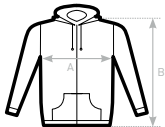

79

B&C INSPIRE ZIPPED HOOD /W._° WW36B	XS	S	M	L	XL	2XL	3XL
A HALF CHEST	44,5	47	50	53	56	59,5	-
B BODY LENGTH	62	64	66	68	69	70	-

B&C KING CREW NECK_° WU01K	XS	S	M	L	XL	2XL	3XL	4XL
A HALF CHEST	49	52	55,5	59	62,5	66	70	74
B BODY LENGTH	69	71	73	75	77	79	80	81

B&C QUEEN CREW NECK_° WW01Q	XS	S	M	L	XL	2XL	3XL	4XL
A HALF CHEST	44,5	47	50	53	56	59,5	63	-
B BODY LENGTH	60	62	64	66	67	68	69	-

B&C KING HOODED_° WU02K	XS	S	M	L	XL	2XL	3XL	4XL
A HALF CHEST	49	52	55,5	59	62,5	66	70	74
B BODY LENGTH	68	70	72	74	76	78	79	80

B&C QUEEN HOODED_° WW02Q	XS	S	M	L	XL	2XL	3XL	4XL
A HALF CHEST	45,5	48	51	54	57	60,5	64	-
B BODY LENGTH	62	64	66	68	69	70	71	-

B&C KING ZIPPED HOOD_° WU03K	XS	S	M	L	XL	2XL	3XL	4XL
A HALF CHEST	49	52	55,5	59	62,5	66	70	74
B BODY LENGTH	68	70	72	74	76	78	79	80