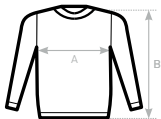

C= SET-IN SLEEVE
C2= RAGLAN SLEEVE

B&C ID.206 50/50 WU 126	XS	S	M	L	XL	2XL	3XL	4XL
A HALF CHEST	48	51	54	57	60	63	-	-
B BODY LENGTH FROM NECK POINT	65	67	69	71	73	75	-	-
C SLEEVE LENGTH	65	66	67	68	69	70	-	-

B&C #SET IN WU01W	XS	S	M	L	XL	2XL	3XL	4XL	5XL
A HALF CHEST	50	53	56,5	60	63,5	67	71	75	79
B BODY LENGTH	69	71	73	75	77	79	80	81	82

B&C #SET IN /WOMEN ww02w	XS	S	M	L	XL	2XL	3XL
A HALF CHEST	46,5	49	52	55	58	61,5	65
B BODY LENGTH	61	63	65	67	68	69	70

B&C #HOODIE WU03W	XS	S	M	L	XL	2XL	3XL	4XL	5XL
A HALF CHEST	50	53	56,5	60	63,5	67	71	75	79
B BODY LENGTH	69	71	73	75	77	79	80	81	82

B&C #HOODIE /WOMEN WW04W	XS	S	M	L	XL	2XL	3XL
A HALF CHEST	46,5	49	52	55	58	61,5	65
B BODY LENGTH	62	64	66	68	69	70	71

B&C INSPIRE HOODED_° WU33B	XS	S	M	L	XL	2XL	3XL
A HALF CHEST	49	52	55,5	59	62,5	66	70
B BODY LENGTH	68	70	72	74	76	78	79

B&C INSPIRE HOODED /WOMEN_° WW34B	XS	S	M	L	XL	2XL	3XL
A HALF CHEST	44,5	47	50	53	56	59,5	-
B BODY LENGTH	62	64	66	68	69	70	-