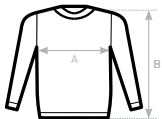

B&C #SET IN /WOMEN ww02w	XS	S	M	L	XL	2XL	3XL
A HALF CHEST	46,5	49	52	55	58	61,5	65
B BODY LENGTH	61	63	65	67	68	69	70