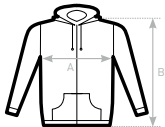

B&C KING ZIPPED HOOD_° WU03K	XS	S	M	L	XL	2XL	3XL	4XL
A HALF CHEST	49	52	55,5	59	62,5	66	70	74
B BODY LENGTH	68	70	72	74	76	78	79	80