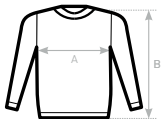

B&C #SET IN WU01W	XS	S	M	L	XL	2XL	3XL	4XL	5XL
A HALF CHEST	50	53	56,5	60	63,5	67	71	75	79
B BODY LENGTH	69	71	73	75	77	79	80	81	82