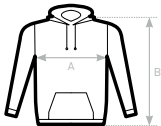

C= SET-IN SLEEVE
C2= RAGLAN SLEEVE

B&C ID.203 50/50 WU 124	XS	S	M	L	XL	2XL	3XL	4XL
A HALF CHEST	48	51,5	55	58,5	62	65,5	69	72,5
B BODY LENGTH FROM NECK POINT	64	66	68	70	72	74	76	78
C SLEEVE LENGTH	59,5	60,5	61,5	62,5	63,5	64,5	65,5	66,5

C= SET-IN SLEEVE
C2= RAGLAN SLEEVE

B&C ID.205 50/50 WU 125	XS	S	M	L	XL	2XL	3XL	4XL
A HALF CHEST	48	51,5	55	58,5	62	65,5	-	-
B BODY LENGTH FROM NECK POINT	64	66	68	70	72	74	-	-
C SLEEVE LENGTH	59,5	60,5	61,5	62,5	63,5	64,5	-	-

C= SET-IN SLEEVE
C2= RAGLAN SLEEVE

B&C ID.206 50/50 WU 126	XS	S	M	L	XL	2XL	3XL	4XL
A HALF CHEST	48	51	54	57	60	63	-	-
B BODY LENGTH FROM NECK POINT	65	67	69	71	73	75	-	-
C SLEEVE LENGTH	65	66	67	68	69	70	-	-

B&C #SET IN WU01W	XS	S	M	L	XL	2XL	3XL	4XL	5XL
A HALF CHEST	50	53	56,5	60	63,5	67	71	75	79
B BODY LENGTH	69	71	73	75	77	79	80	81	82

B&C #SET IN /WOMEN ww02w	XS	S	M	L	XL	2XL	3XL
A HALF CHEST	46,5	49	52	55	58	61,5	65
B BODY LENGTH	61	63	65	67	68	69	70